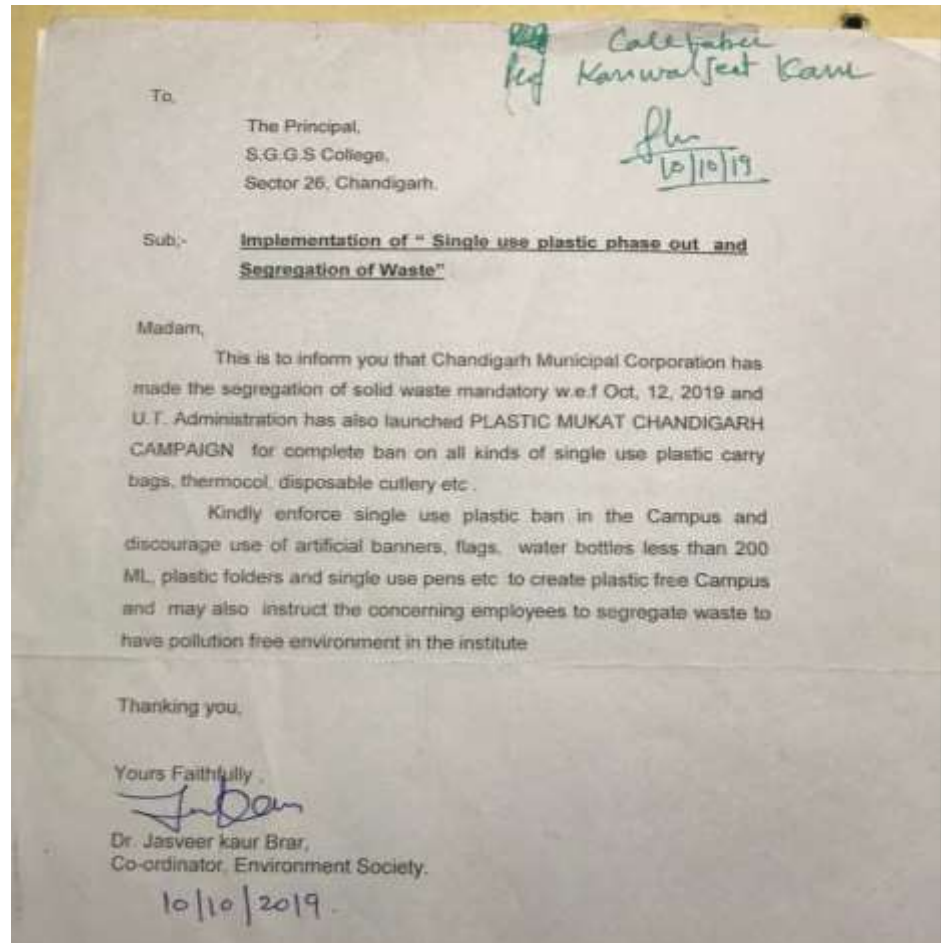

Ban on single-use plastic in Campus

a) Notice of single-use plastic phase-out

b) Use of stainless-steel utensils in canteen

SRI GURU GOBIND SINGH COLLEGE

(Co-educational, Affiliated to Panjab University, Chandigarh)