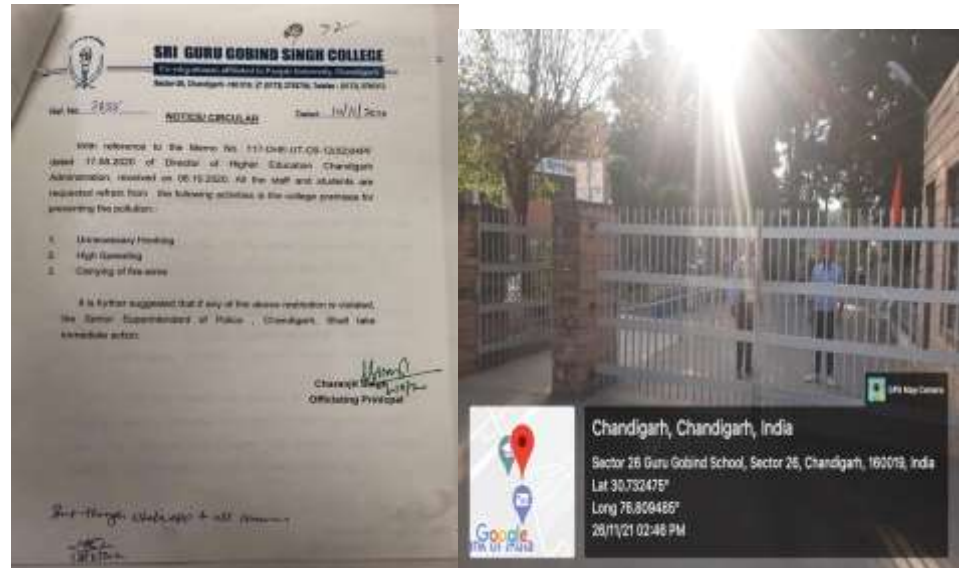

SRI GURU GOBIND SINGH COLLEGE

(Co-educational, Affiliated to Panjab University, Chandigarh)

Sector-26, Chandigarh -160019. (0172) 2792754, Telefax: (0172) 2790312

7.1.5 Supporting Document

Green Campus Initiatives

Restricted entry of automobiles at the main entry gate of the College

SRI GURU GOBIND SINGH COLLEGE

(Co-educational, Affiliated to Panjab University, Chandigarh)

Sector-26, Chandigarh -160019. (0172) 2792754, Telefax: (0172) 2790312